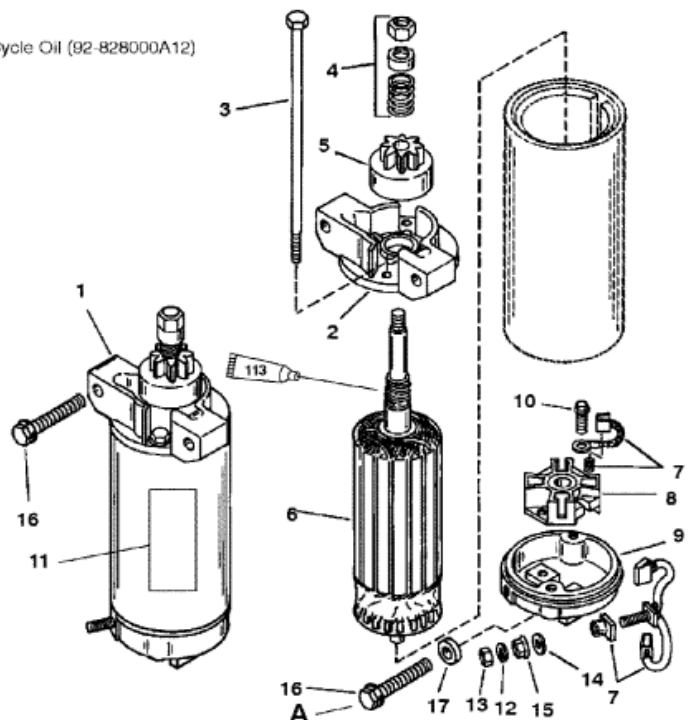

4 Cycle Oil (92-828000A12)

A - Torque bottom starter bolt to 21.0 lb. ft. (28.5 N-m)

19091

Parts List

Ref	Class	Part	Description	Qty	Comment	Footnote
1	50	818445	STARTER MOTOR	1		
2		823639	DRIVE CAP	1		
3	10	823641	THRU BOLT	2		
4		823640T	DRIVE KIT	1		
5		13310T	PINION ASSEMBLY	1		
6		823638	ARMATURE	1		
7		75384	BRUSH/SPRING KIT	1		
8		61787	HOLDER	1		
9		811901	COMMUTATOR CAP	1		
10		F15158	SCREW	2		
11	37	827282	DECAL, Warning, High Voltage	1		
12	13	26992	LOCKWASHER, (.250)	2		
13	11	94330	NUT, (.250-20)	2		
14	13	26992	LOCKWASHER, (.250)	1		
15	11	20890	NUT, (.250-20)	1		
16	10	818934	SCREW, (M8 x 50)	3		
17	23	824921	SPACER	1		